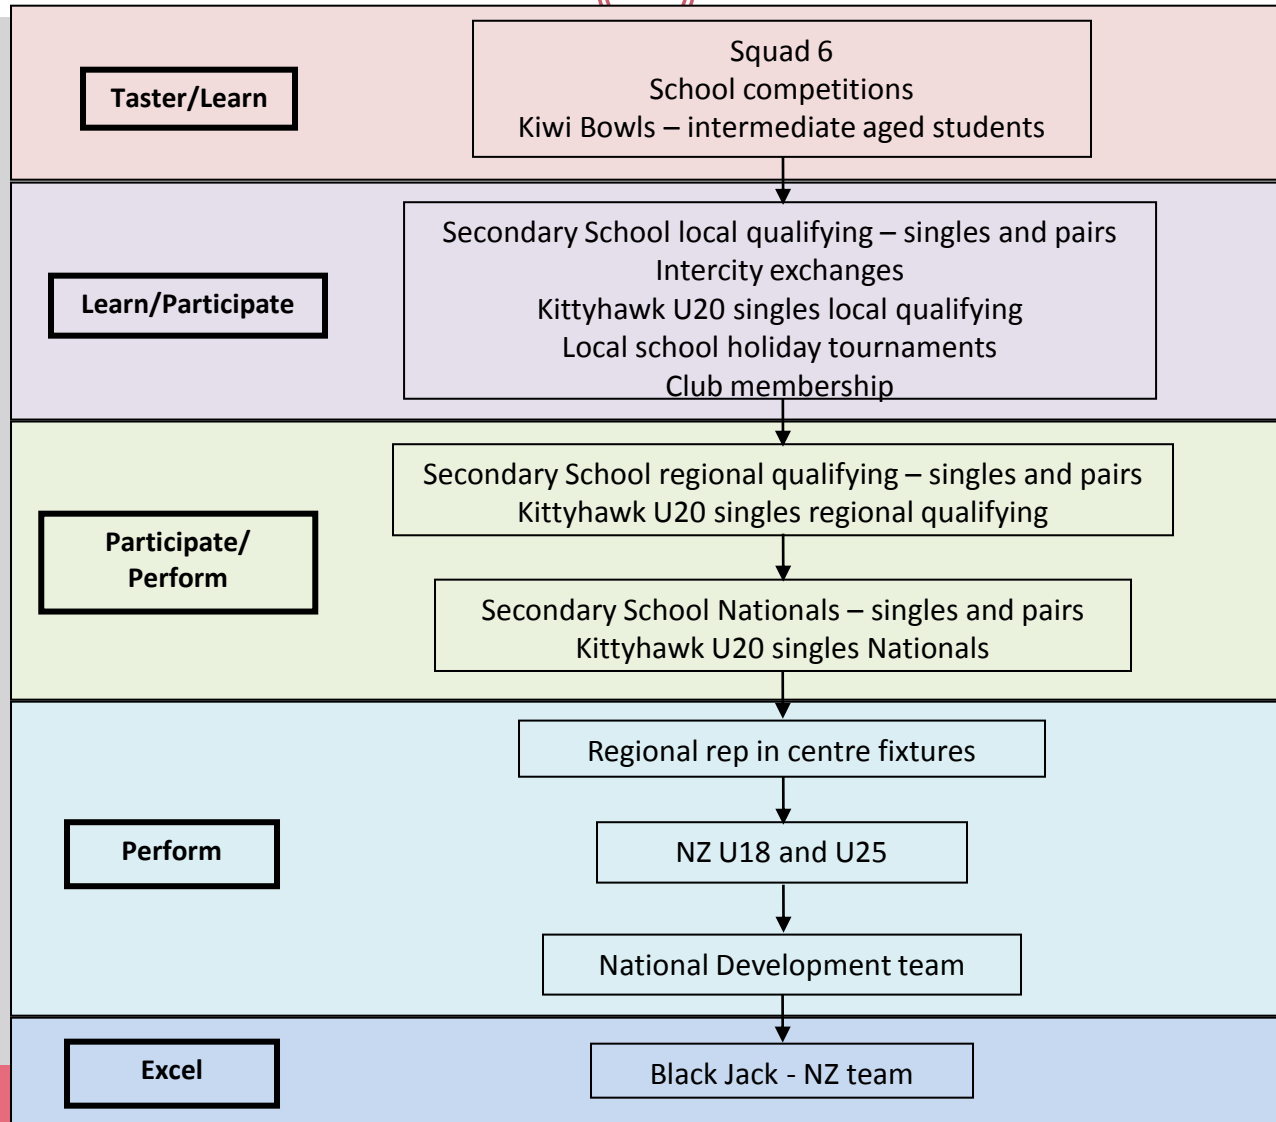

Regional Service Centre

Youth Bowls

Youth Player Pathway

Clubs

- What is in it for your club?
- What is the club involvement needed?
- Right fit of volunteers/coaches.
- How do you go about contacting schools?
- What do you want to see?

What do we need from Centres?

- What do you need to give to clubs?
- Linking schools with clubs.
- Youth Bowls Coordinator for each Centre.

Database

- Link from clubs – their centre – RSC
- If competition where students only attend one club
- If competition where students change clubs each week

What is there for players who have left school?

- Kittyhawk, U26 Singles, club events
- Look at introducing a South Island U25 2-4-2 pairs tournament – any other ideas?

How can we extend youth bowls?

- Have South Island/invitational U25 and U18 event?

Discussion

- What do areas already have in place?
- What hurdles are centres/clubs facing?
- Further questions?